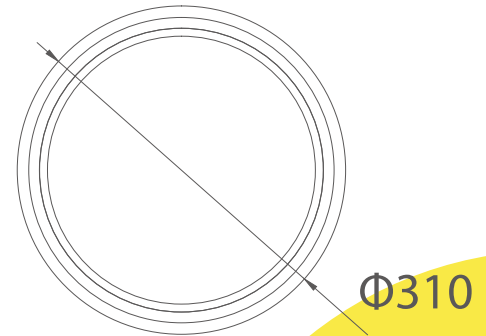

# OUTDOOR LIGHT CEILING MOUNTED

TECHNICAL SHEET  
KL-OD0064

**KEYLIGHT**

SPAIN

PRODUCTOS DE ILUMINACION

## SPECIFICATIONS

Product Code	KL-OD0064
Power	40W
Input	AC 220-240V
Luminuous Flux	3600 lm
Color Temperature	2700-6500k
Beam Angle	120°
Power Factor	>0.9
CRI	>80
Finishing Colors	White/Silver Grey/Dark Grey/Black
LED Type	SMD
IP Rating	IP 65 Class 1
Size	ø310*61mm
Warranty	3 years